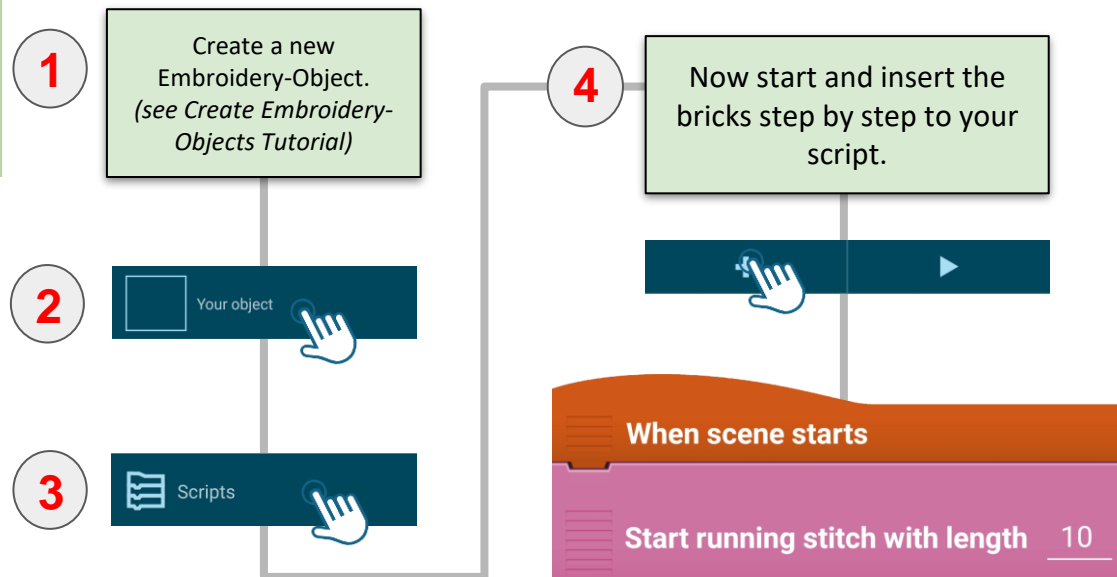

# Star

55.4 x 59.4 mm

## BASIC

The End of Loop will be created automatically. All bricks in between the loop will be repeated.

Tap this number to change the size of the star.

**Try different values!**