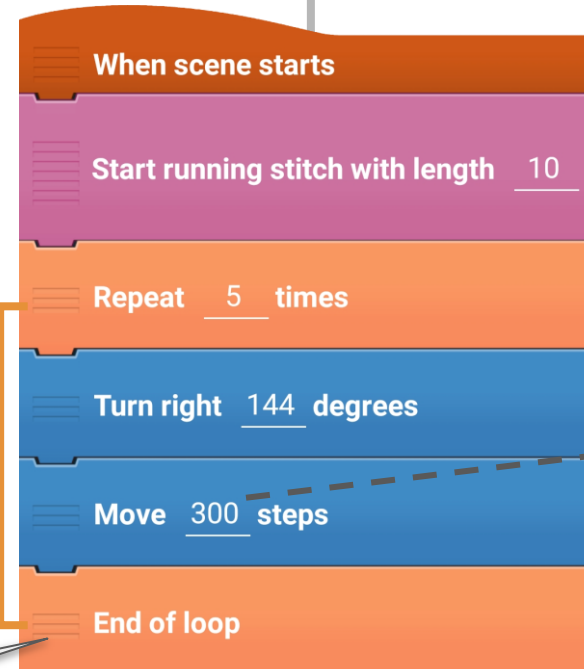

# Star

55.4 x 59.4 mm

## BASIC

The End of Loop will be created automatically. All bricks in between the loop will be repeated.

Tap this number to change the size of the star.

**Try different values!**